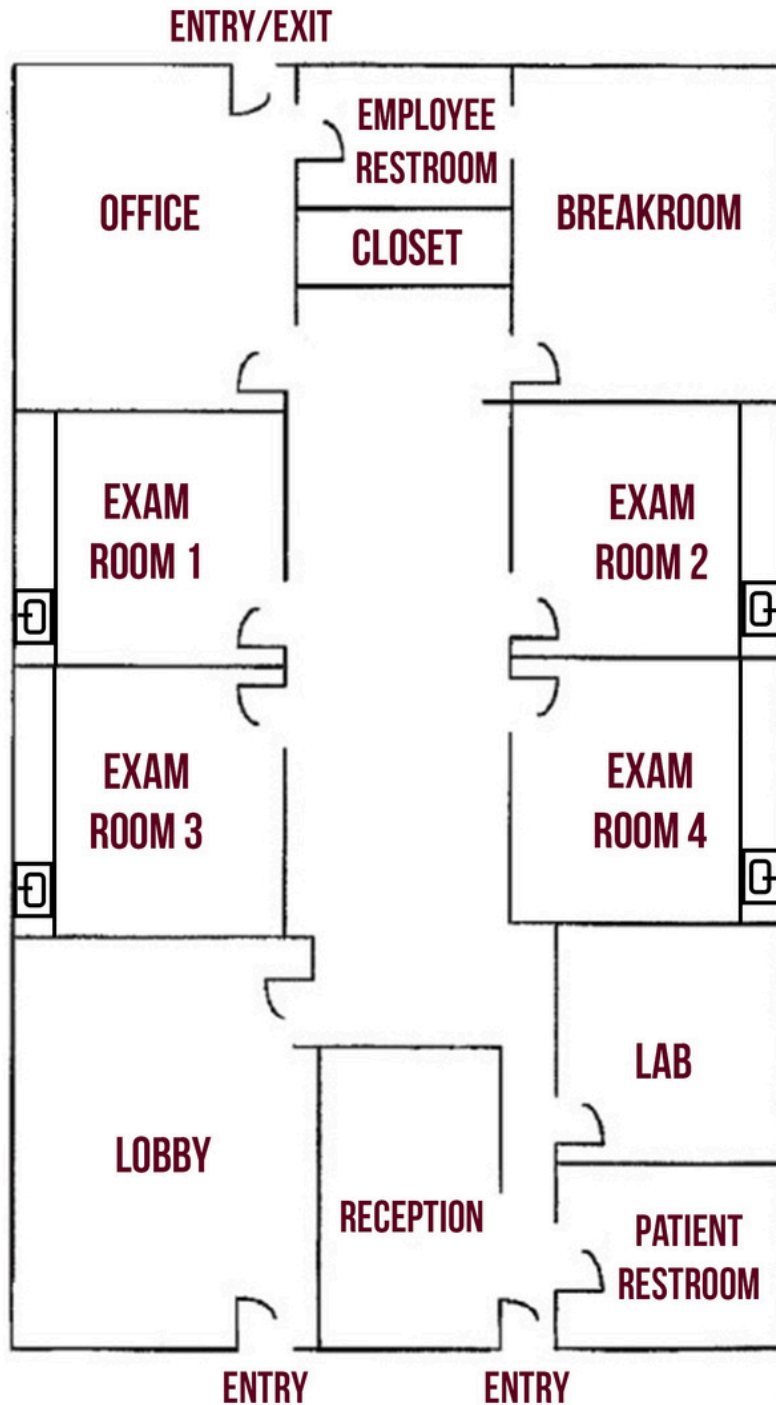

PROPERTY HIGHLIGHTS

1,488 SF

Medical Office Condo

Located on St. Joseph's
Hospital Campus

Modified Gross
Leases

JON O'SHEA

JON@VASTTUCSON.COM
www.vasttucson.com/lease/6524

(520) 780-4743

FLOOR PLAN

- 1,488SF
- \$2,200/mo (\$17.75/SF)
- Modified Gross Lease
- Two Restrooms
- 4 Plumbed Exam Rooms
- Plumbed Lab
- Plumbed Breakroom

***Not to scale**