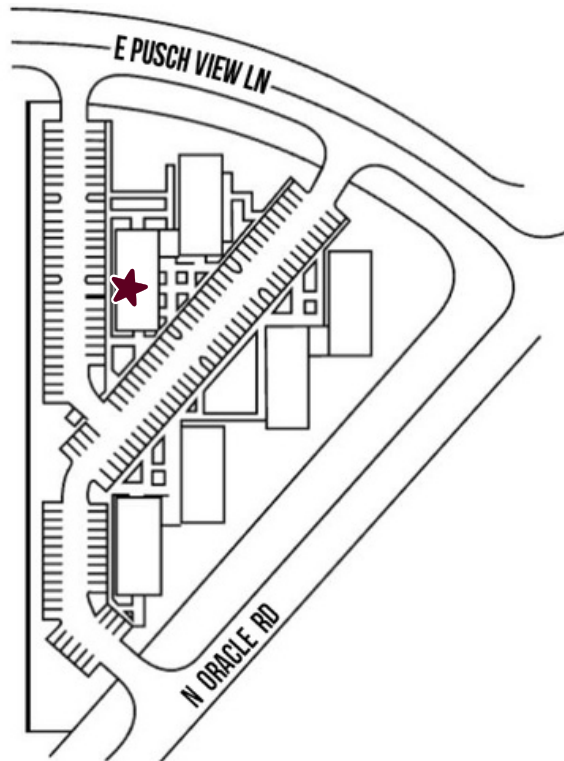

## PROPERTY OVERVIEW

Vast Commercial is pleased to offer a small office suite for lease at 10445 North Oracle Road, Suite 151 in Oro Valley. Rooney Ranch Professional Offices is a highly visible, multi-tenant office park situated with frontage on both Oracle Road and Pusch View Lane. The property is situated directly south of Rooney Ranch Shopping Center, a large retail center with a host of shopping and restaurants. Covered parking is available. Buildings feature tile roofs and lush landscaping.

## PROPERTY HIGHLIGHTS

Premier Class A  
Property

Office or Medical Space

Prime Oro Valley  
Location

364 SF

**JON O'SHEA**

**JON@VASTTUCSON.COM**  
[www.vasttucson.com/lease/rooneyranch](http://www.vasttucson.com/lease/rooneyranch)

**(520) 780-4743**

**SITE PLAN**

**10445 N ORACLE - SUITE 151**

- 364 SF
- \$895/mo
- Modified Gross
- Reception, plus single office

**AMENITIES MAP**

**★ Rooney Ranch Professional Offices**

**ROONEY RANCH SHOPPING CENTER**

- 21 Dollar Tree
- 22 Taco Bell
- 23 The Home Depot
- 24 Mattress Firm
- 25 Goodyear Auto Service

**OTHER NATIONAL TENANTS**

- 1 Hilton El Conquistador
- 2 Marriott Fairfield Inn & Suites
- 3 Brake Masters
- 4 MOD Pizza
- 5 Panera Bread
- 6 Jersey Mike's Subs