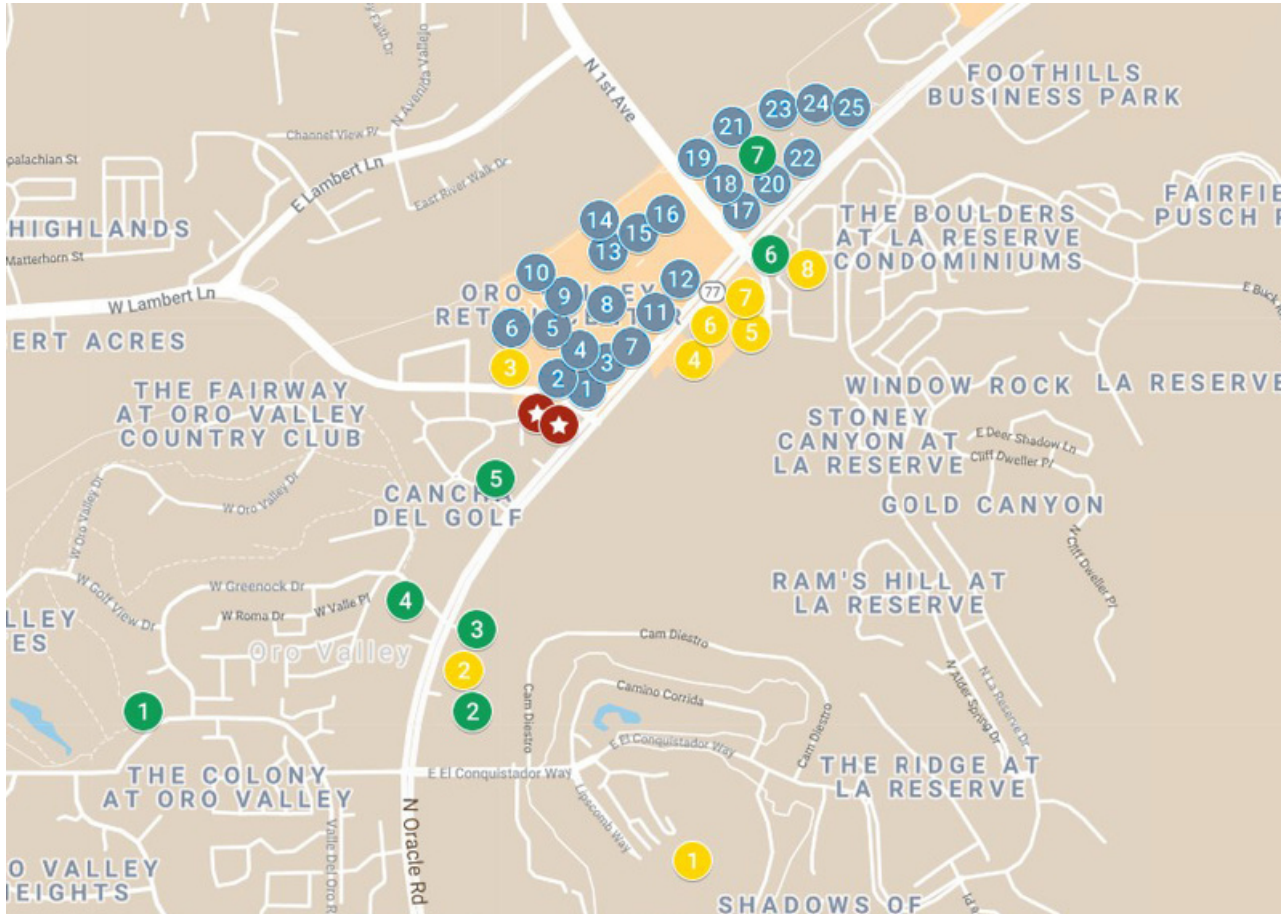

**(520) 780-4743**

**SITE PLAN**

**10445 N ORACLE - SUITE 151**

- 364 SF
- \$895/mo
- Modified Gross
- Reception, plus single office

**AMENITIES MAP**

**★ Rooney Ranch Professional Offices**

**ROONEY RANCH SHOPPING CENTER**

- |                        |                      |
|------------------------|----------------------|
| 1 Speedway             | 11 Wells Fargo       |
| 2 Rubio's              | 12 Starbucks         |
| 3 BRAKEmax             | 13 OfficeMax         |
| 4 Giant                | 14 Fry's Food & Drug |
| 5 Planet Fitness       | 15 PetSmart          |
| 6 Great Clips          | 16 The UPS Store     |
| 7 First Watch          | 17 Bank of America   |
| 8 CVS Pharmacy         | 18 Sally Beauty      |
| 9 Target               | 19 Papa John's Pizza |
| 10 Ross Dress for Less | 20 McDonald's        |

- 21 Dollar Tree
- 22 Taco Bell
- 23 The Home Depot
- 24 Mattress Firm
- 25 Goodyear Auto Service

**OTHER NATIONAL TENANTS**

- 1 Hilton El Conquistador
- 2 Marriott Fairfield Inn & Suites
- 3 Brake Masters
- 4 MOD Pizza
- 5 Panera Bread
- 6 Jersey Mike's Subs

- 7 CVS Pharmacy
- 8 Amazon Hub Locker

**LOCAL BUSINESSES**

- 1 Oro Valley Country Club
- 2 Heinfeld Meech & Co PC
- 3 El Molinito
- 4 Oracle Family Dental
- 5 Pusch Ridge Preschool & Kindergarten
- 6 OneAZ Credit Union
- 7 Northwest Pet Clinic